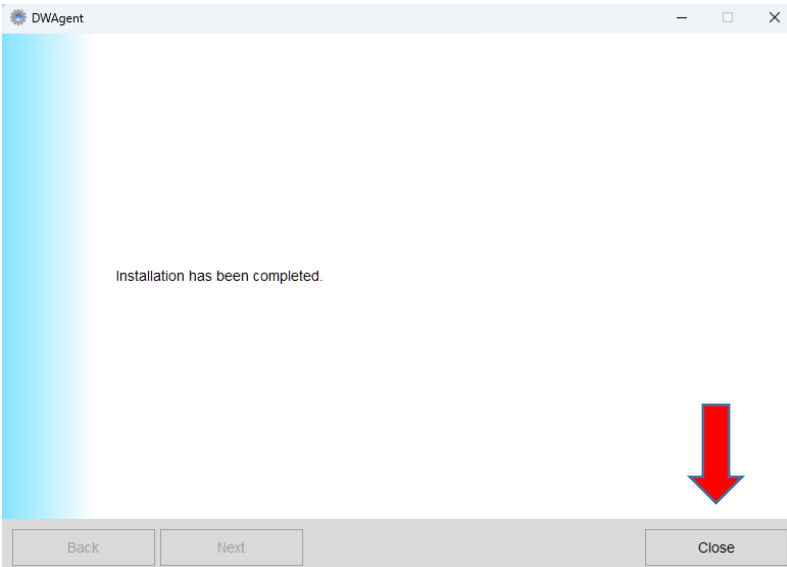

Click NEXT to enter the installation code I will give you

Enter the 9-digit code I give you, then click NEXT

Click the CLOSE button when the installation has completed.

DONE!