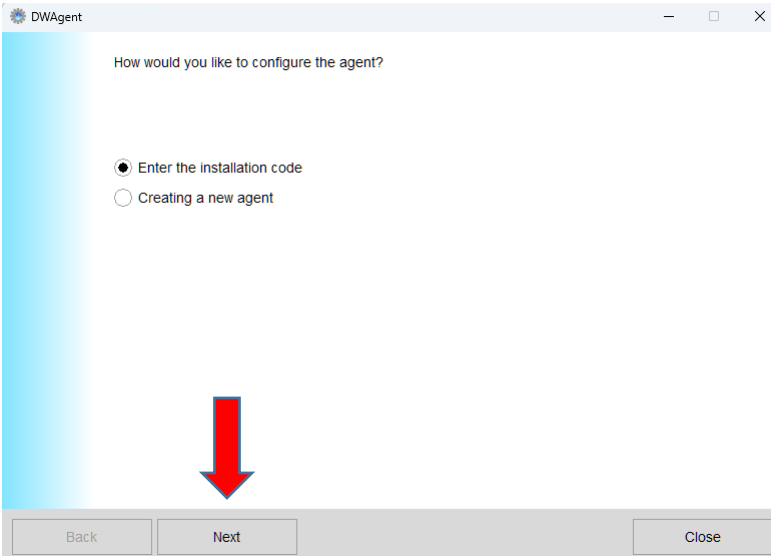

#3 DW Agent Installation Instructions: Download the Agent, Run it.

**Click the INSTALL dot,
then Next**

**Click YES for the User
Account Control box**

Click NEXT for the path

**Click the YES dot,
then NEXT**

Click NEXT to enter the installation code I will give you

Enter the 9-digit code I give you, then click NEXT

Click the CLOSE button when the installation has completed.

DONE!