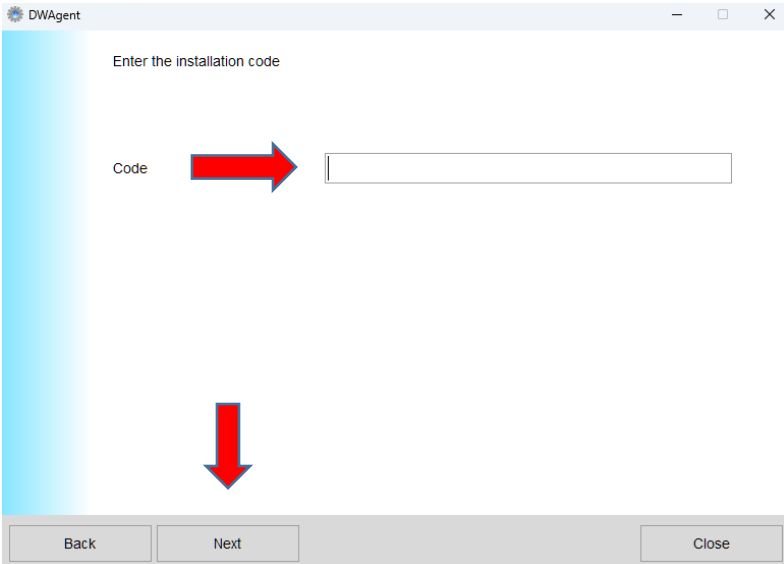

#3 DW Agent Installation Instructions: Download the Agent, Run it.

**Click the INSTALL dot,
then Next**

**Click YES for the User
Account Control box**

Click NEXT for the path

**Click the YES dot,
then NEXT**

Click NEXT to enter the installation code I will give you

Enter the 9-digit code I give you, then click NEXT

Click the CLOSE button when the installation has completed.

DONE!