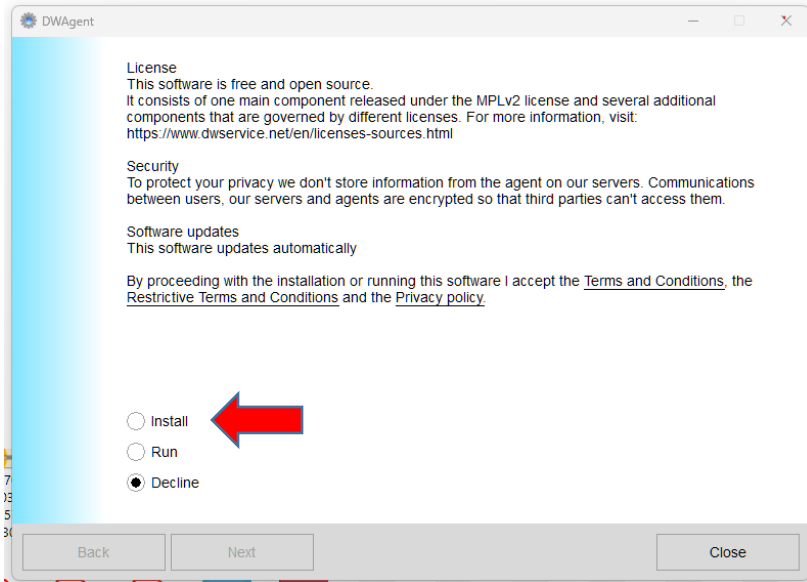

#3 DW Agent Installation Instructions: Download the Agent, Run it.

**Click the INSTALL dot,
then Next**

**Click YES for the User
Account Control box**

Click NEXT for the path

**Click the YES dot,
then NEXT**