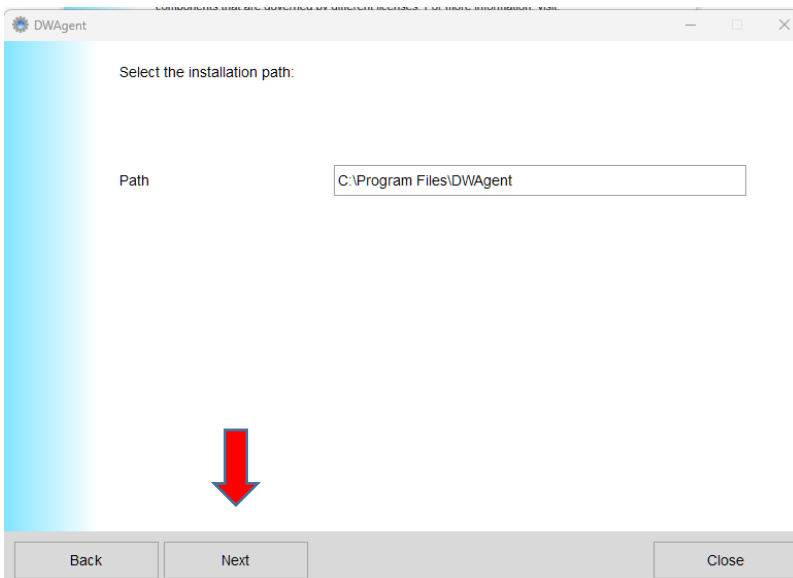

#3 DW Agent Installation Instructions: Download the Agent, Run it.

**Click the INSTALL dot,
then Next**

**Click YES for the User
Account Control box**

Click NEXT for the path

**Click the YES dot,
then NEXT**

Click NEXT to enter the installation code I will give you

Enter the 9-digit code I give you, then click NEXT

Click the CLOSE button when the installation has completed.

DONE!